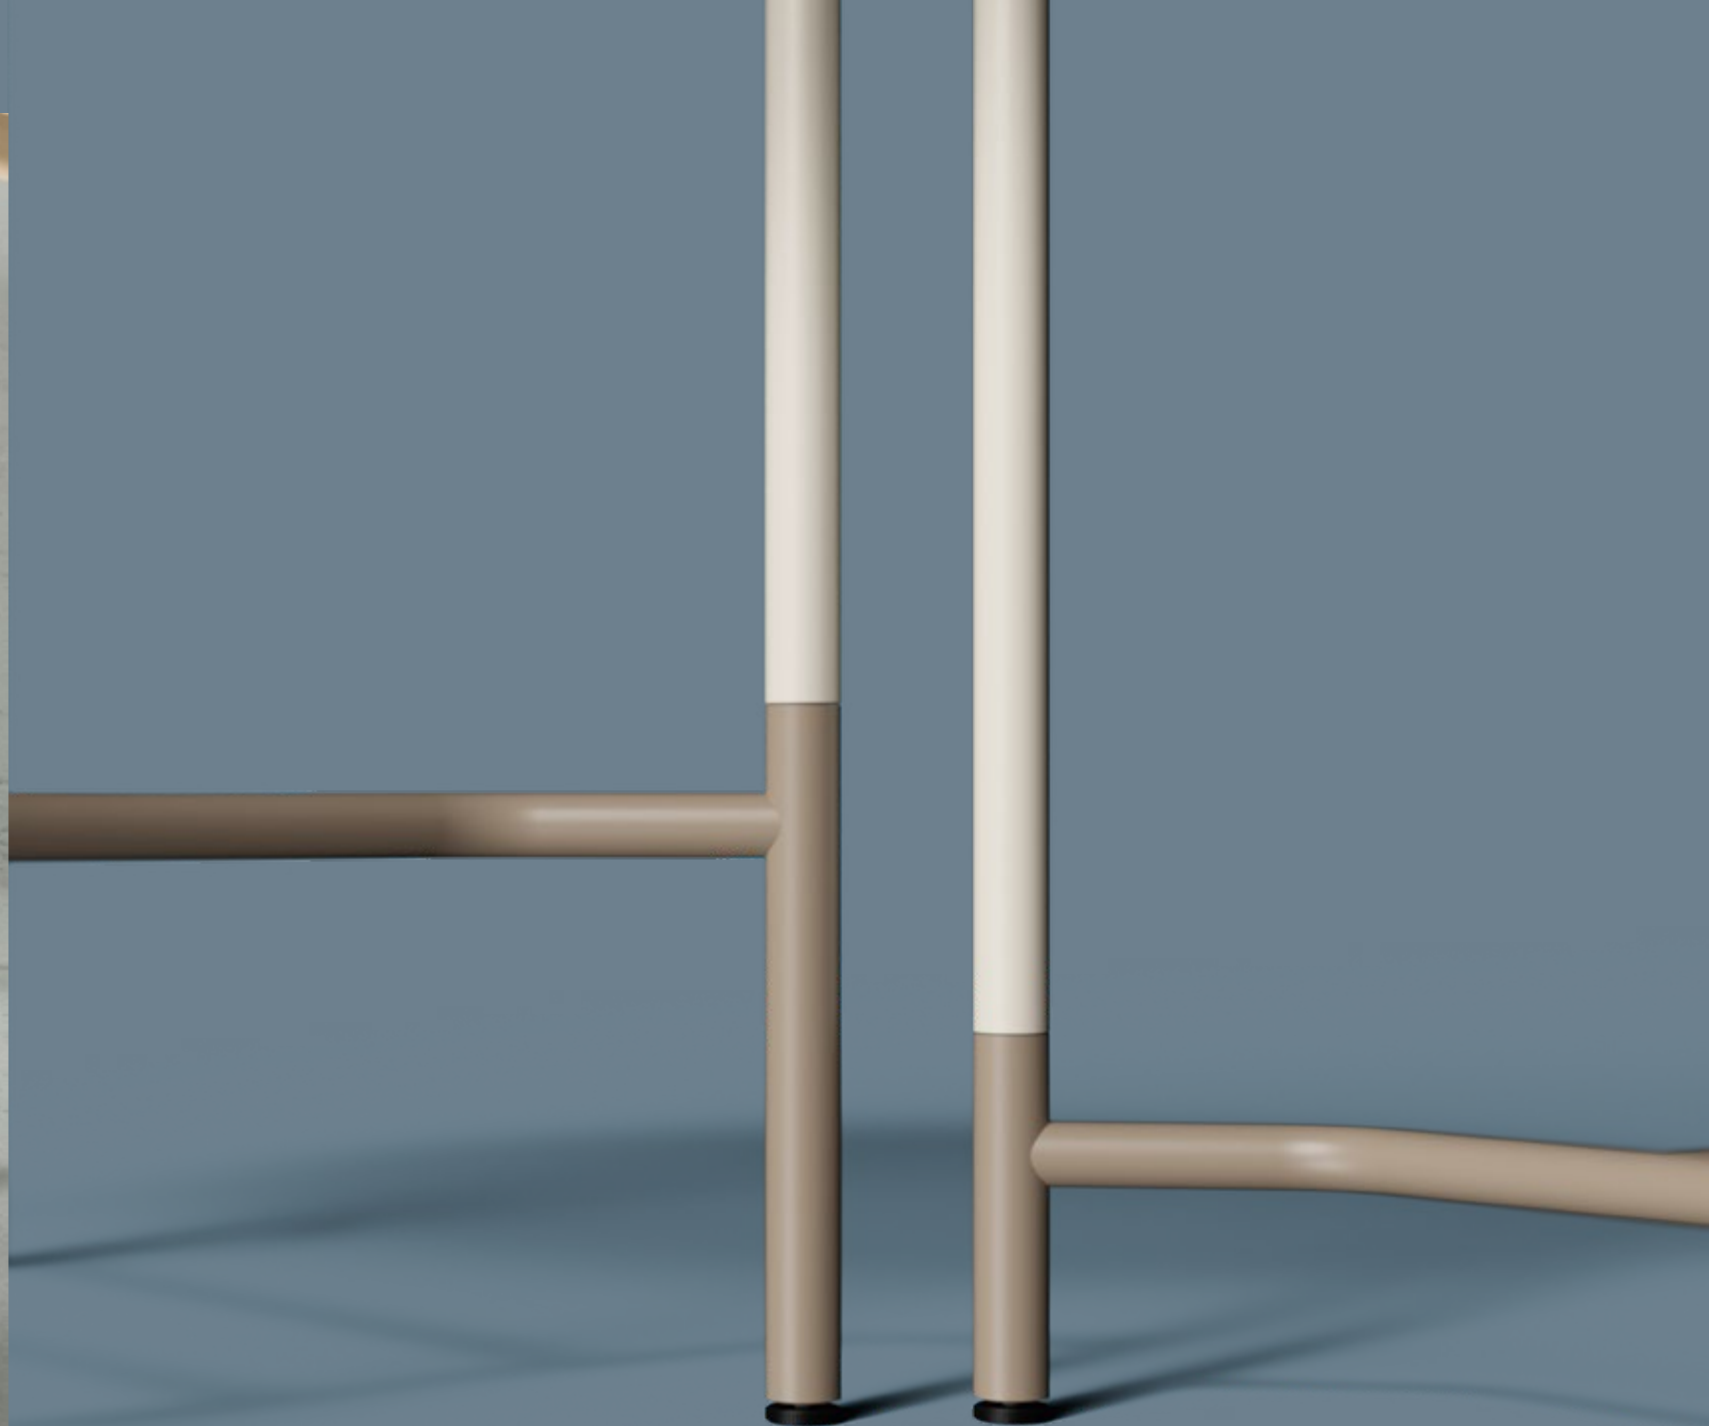

Altura Las mesas parten de una altura de 73,4 cm, que se puede aumentar alcanzando los 90 o 105 cm. Este aumento se produce gracias a una estructura básica adicional, equipada con reposapiés, que se puede colorar de un color diferente de las patas y se puede añadir o eliminar a voluntad.