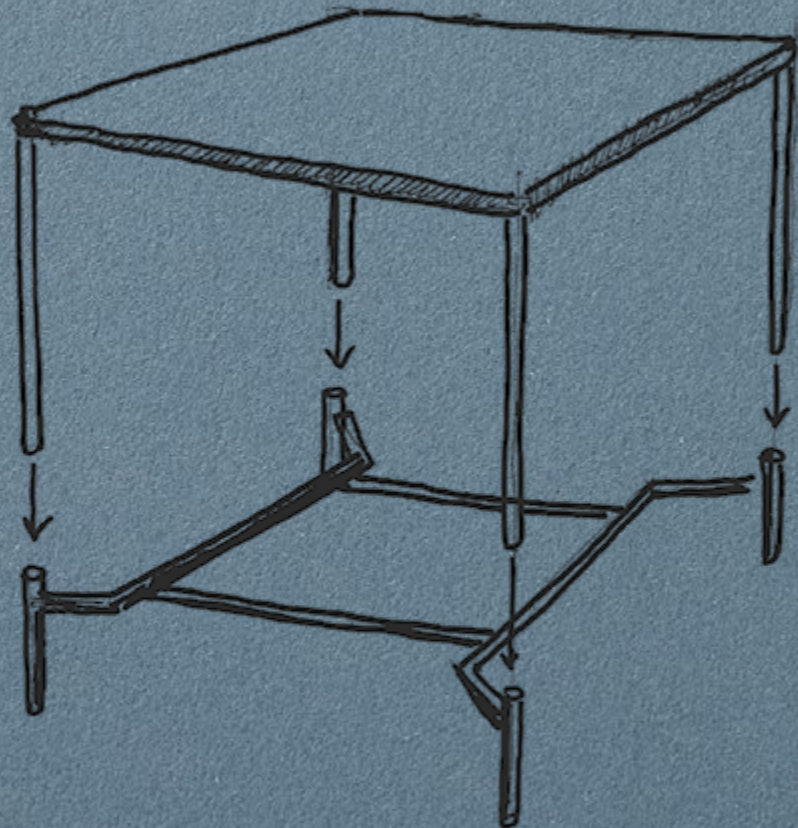

Lo spazio ibrido diventa realtà

Rendez-Vous nasce
come collezione
adattabile alle
diverse funzioni
dell'ambiente
di lavoro
contemporaneo.

BICOLOR

Rendez-Vous was created
as a collection adaptable to
the multiple functions of the
contemporary workplace.

Rendez-Vous a été créé
comme une collection
adaptable aux différentes
fonctions de l'environnement
de travail contemporain.

Rendez-Vous nasce como
una colección adaptable
a las diferentes funciones
del entorno de trabajo
contemporáneo.