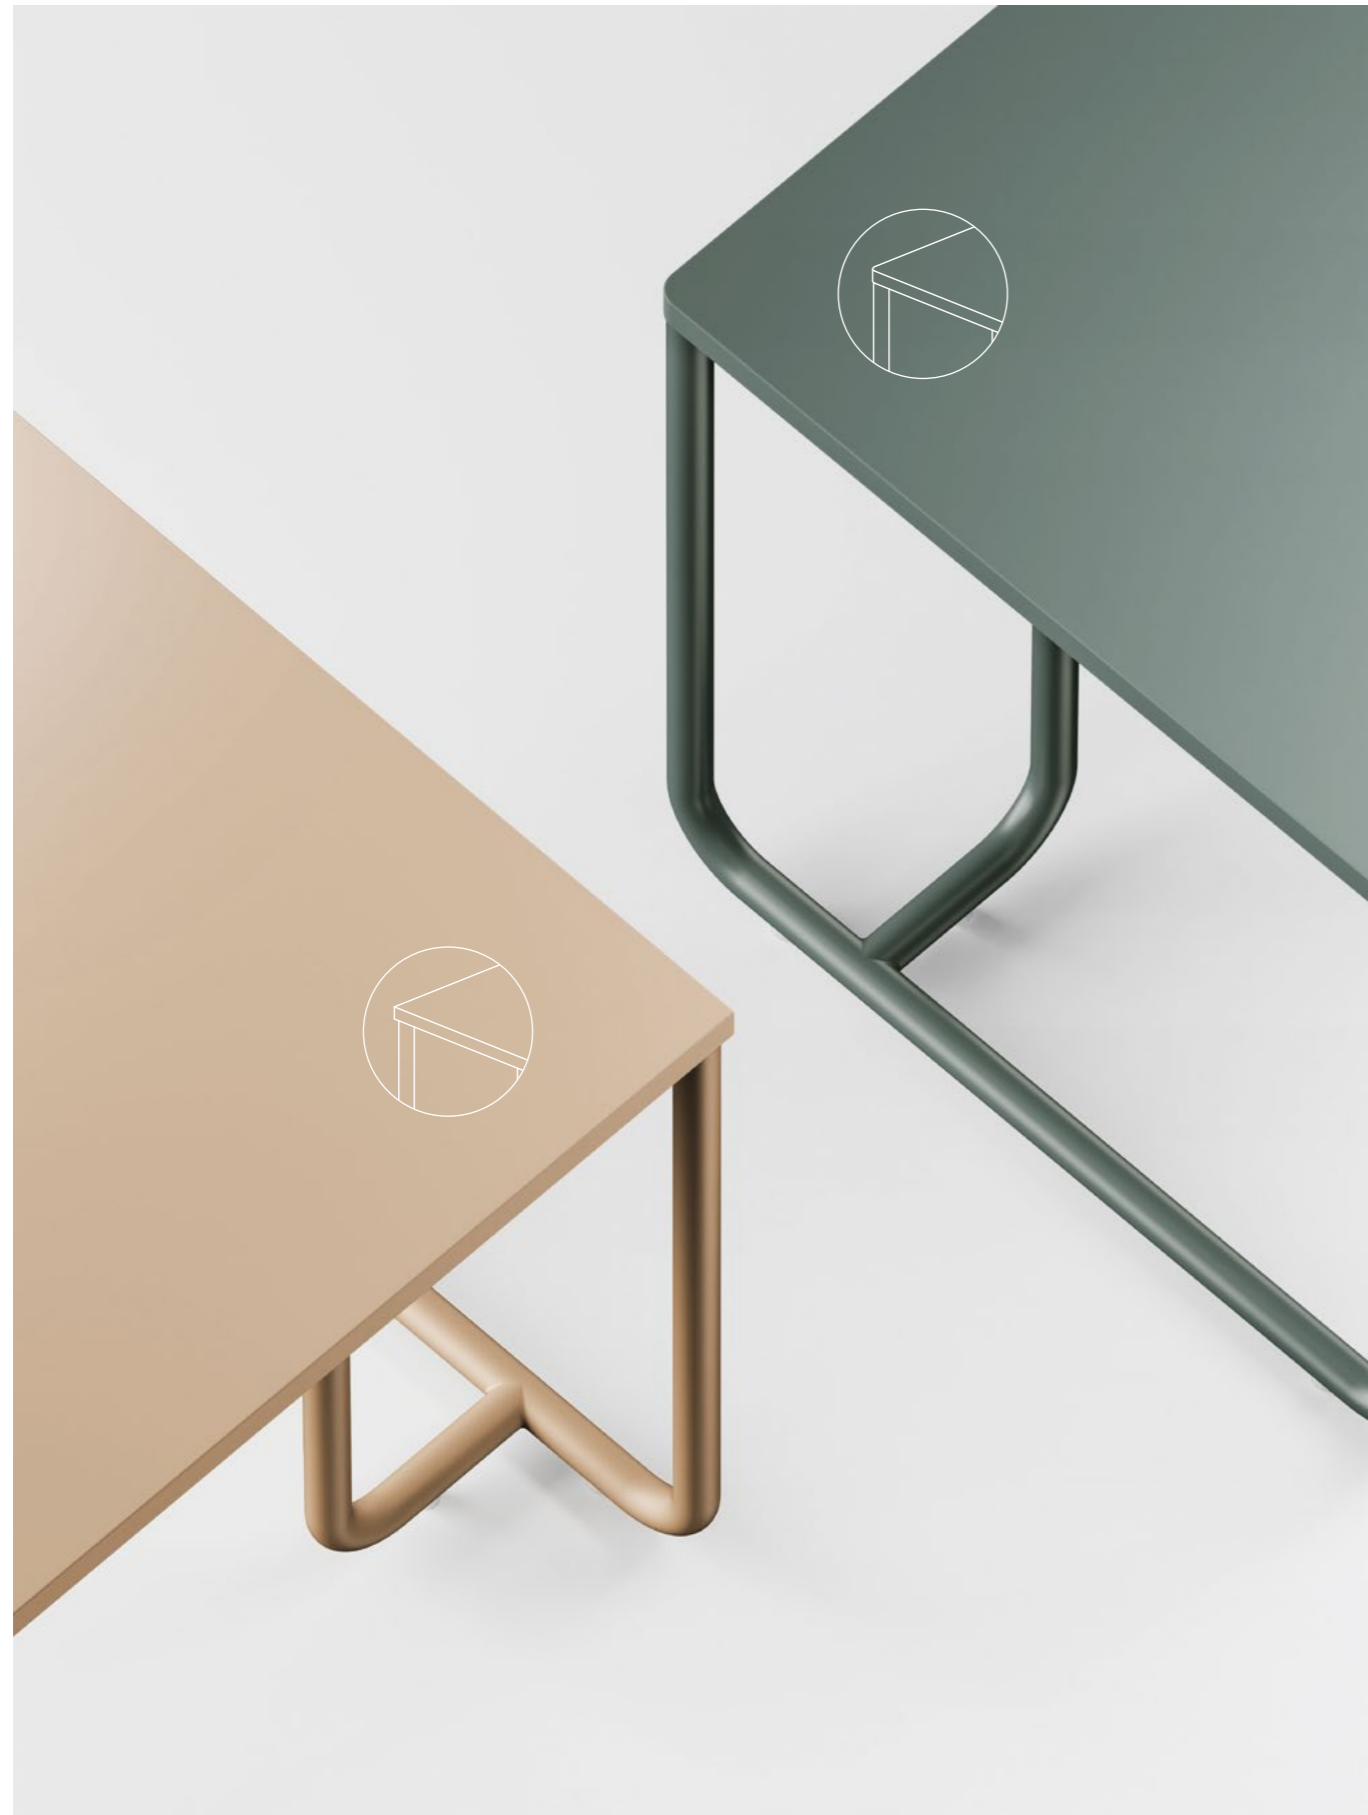

Piani | Desk tops | Plateaux | Sobres

Spessore 3 cm | 3 cm (1 1/4") thick | 3 cm d'épaisseur | 3 cm de espesor