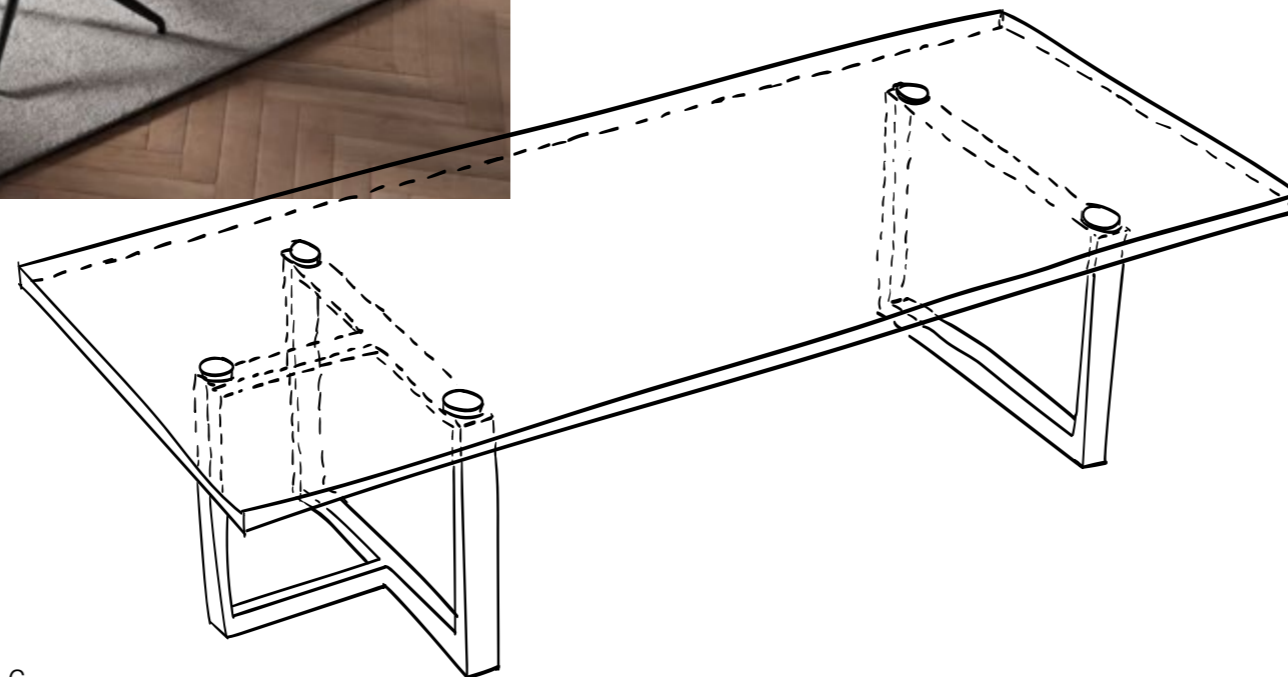

“ I tavoli Archimede sono una soluzione elegante per arredare le sale riunioni. Le geometrie delle gambe possono essere diverse: gamba ad anello, gamba ad L oppure gamba a T, anche mescolate tra loro in base al modello. I piani possono essere incorniciati da un profilo in alluminio. ”