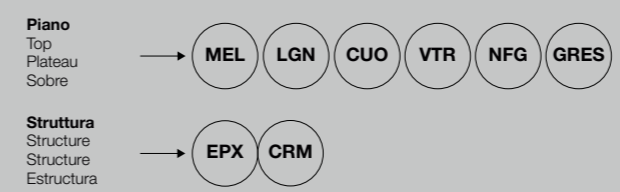

Finiture | Finishes | Finitions | Acabados